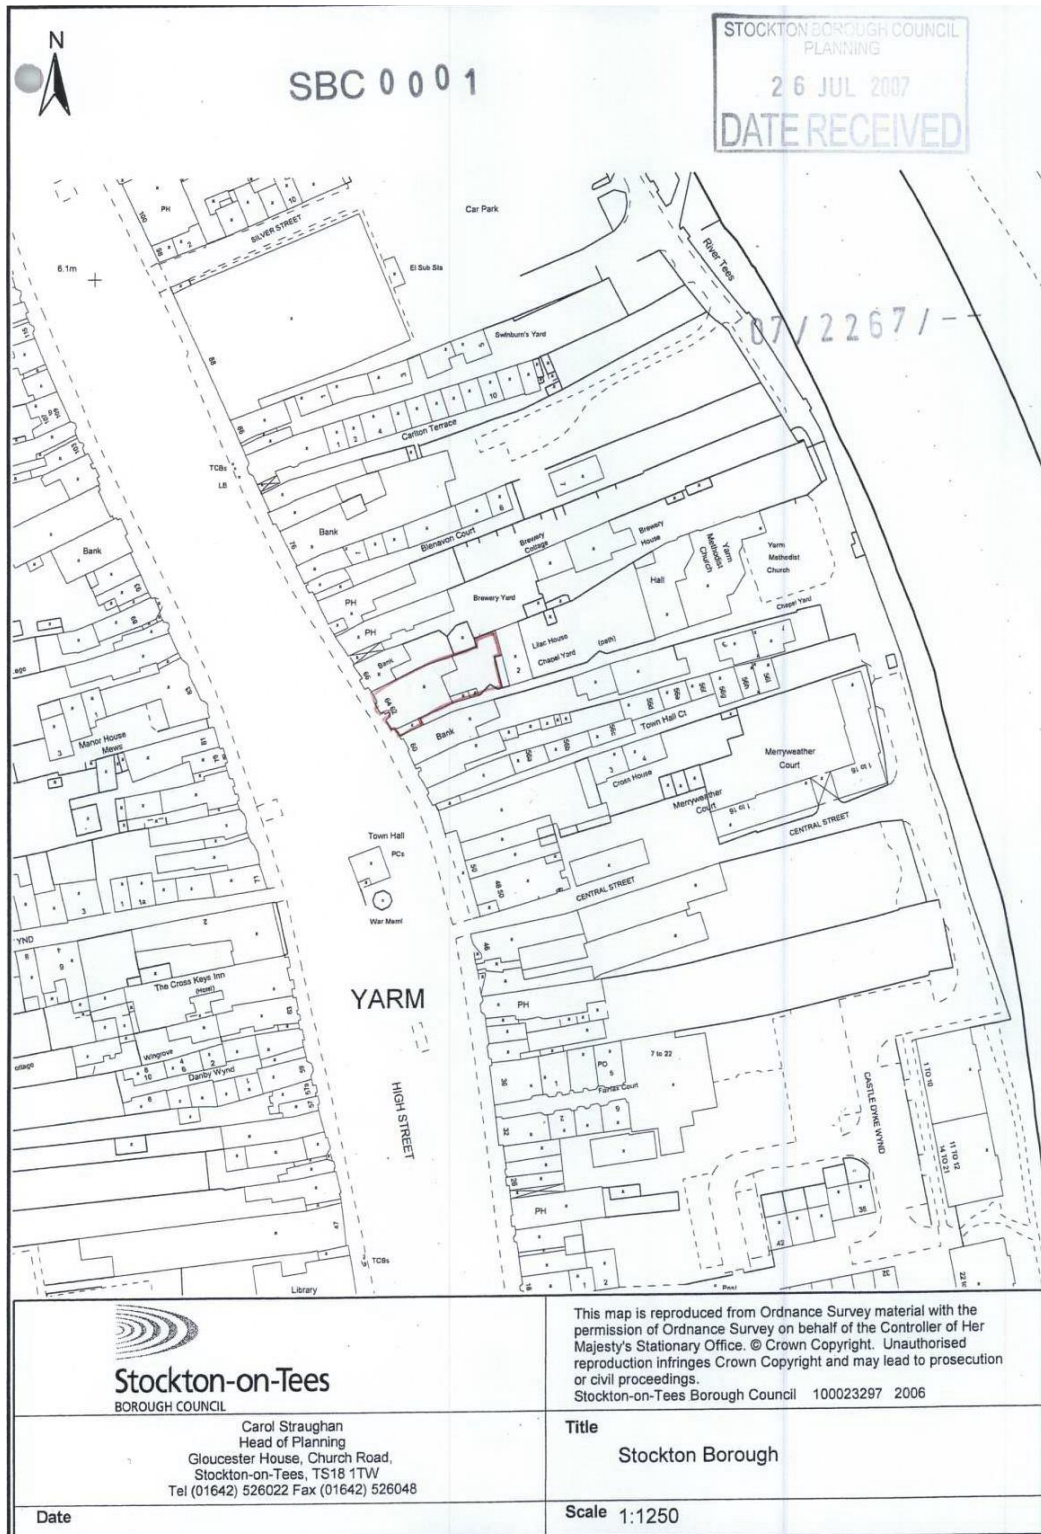

APPENDIX 1

Location Plan

 <p>Stockton-on-Tees BOROUGH COUNCIL</p>	<p>This map is reproduced from Ordnance Survey material with the permission of Ordnance Survey on behalf of the Controller of Her Majesty's Stationary Office. © Crown Copyright. Unauthorised reproduction infringes Crown Copyright and may lead to prosecution or civil proceedings. Stockton-on-Tees Borough Council 100023297 2006</p>
<p>Carol Straughan Head of Planning Gloucester House, Church Road, Stockton-on-Tees, TS18 1TW Tel (01642) 526022 Fax (01642) 526048</p>	<p>Title Stockton Borough</p>
<p>Date</p>	<p>Scale 1:1250</p>